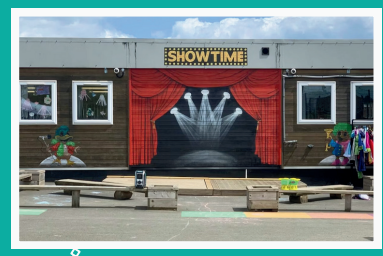

Sand pit

St Laurence Junior School OPAL Ground Design

Music and stage