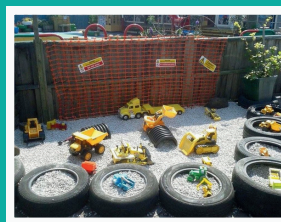

# St Laurence Junior School OPAL Ground Design

Gravel small world

Shed, scrap and cardboard play

Small world/ den building/ social spaces/ tree swing

Wheeled play

Welly store

Planting in tyres around chill out/ craft space to create a pocket garden

Ball sports

Pallet Sofas and social spaces

Large loose parts

Sand pit

Potion station and water play

Slack line, hammock swings and woodland play

Outdoor classroom

Hanging zone

Large loose parts storage and play

Mound