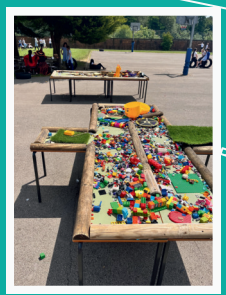

# St Laurence Junior School OPAL Ground Design

Gravel small world

Shed, scrap and cardboard play

Small world/ den building/ social spaces/ tree swing

Wheeled play

Welly store

Planting in tyres around chill out/ craft space to create a pocket garden

Ball sports

Pallet Sofas and social spaces

Large loose parts

Sand pit

Potion station and water play

# St Laurence Junior School OPAL Ground Design

Music and stage

Welly store

Weaving

Messy Cafe

Art and crafts

Lego and music table

Digging area

Slack line, hammock swings and woodland play

Outdoor classroom

Hanging zone

Large loose parts storage and play

Mound