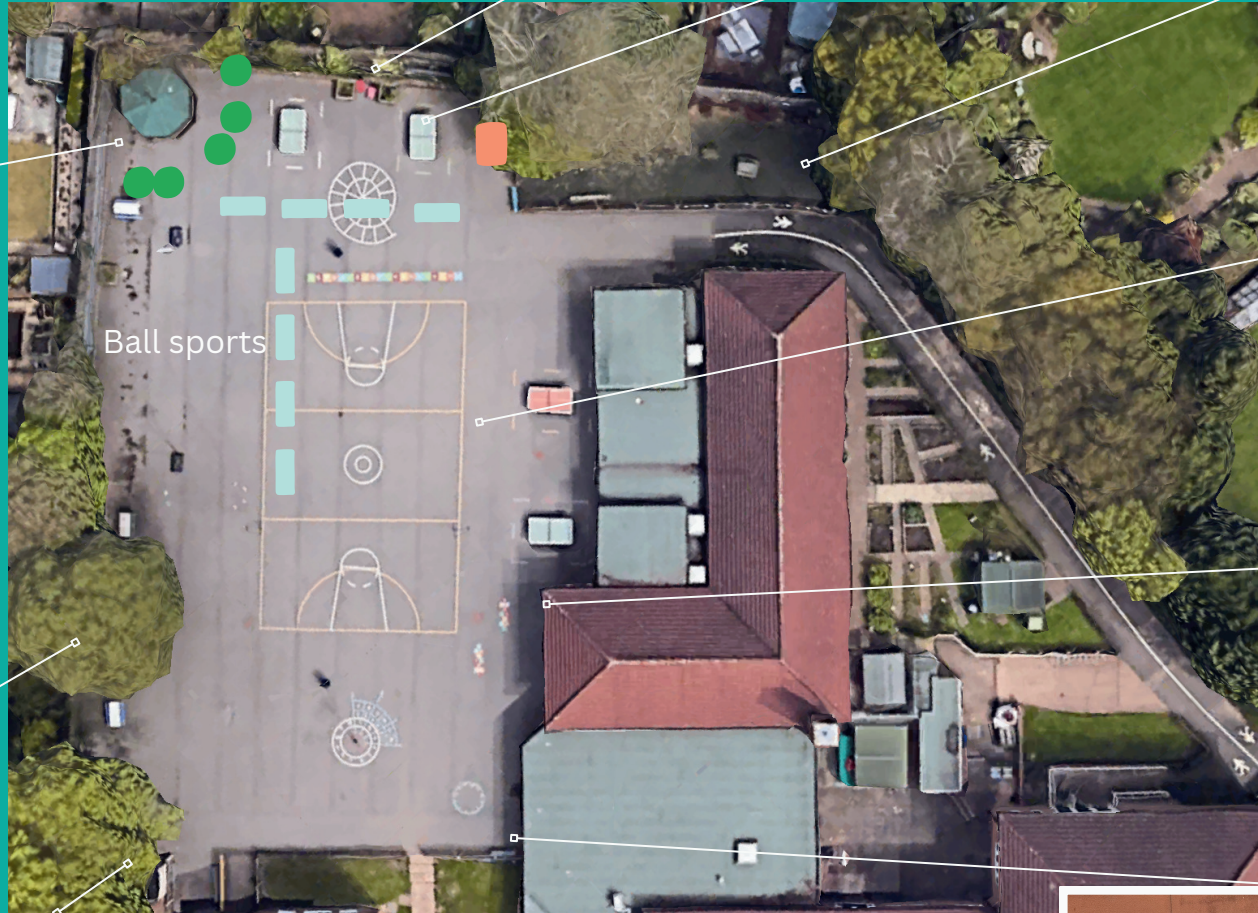

# St Laurence Junior School OPAL Ground Design

Gravel small world

Shed, scrap and cardboard play

Small world/ den building/ social spaces/ tree swing

Wheeled play

Welly store

Planting in tyres around chill out/ craft space to create a pocket garden

Slack line, hammock swings and woodland play

Outdoor classroom

Hanging zone

Large loose parts storage and play

Mound